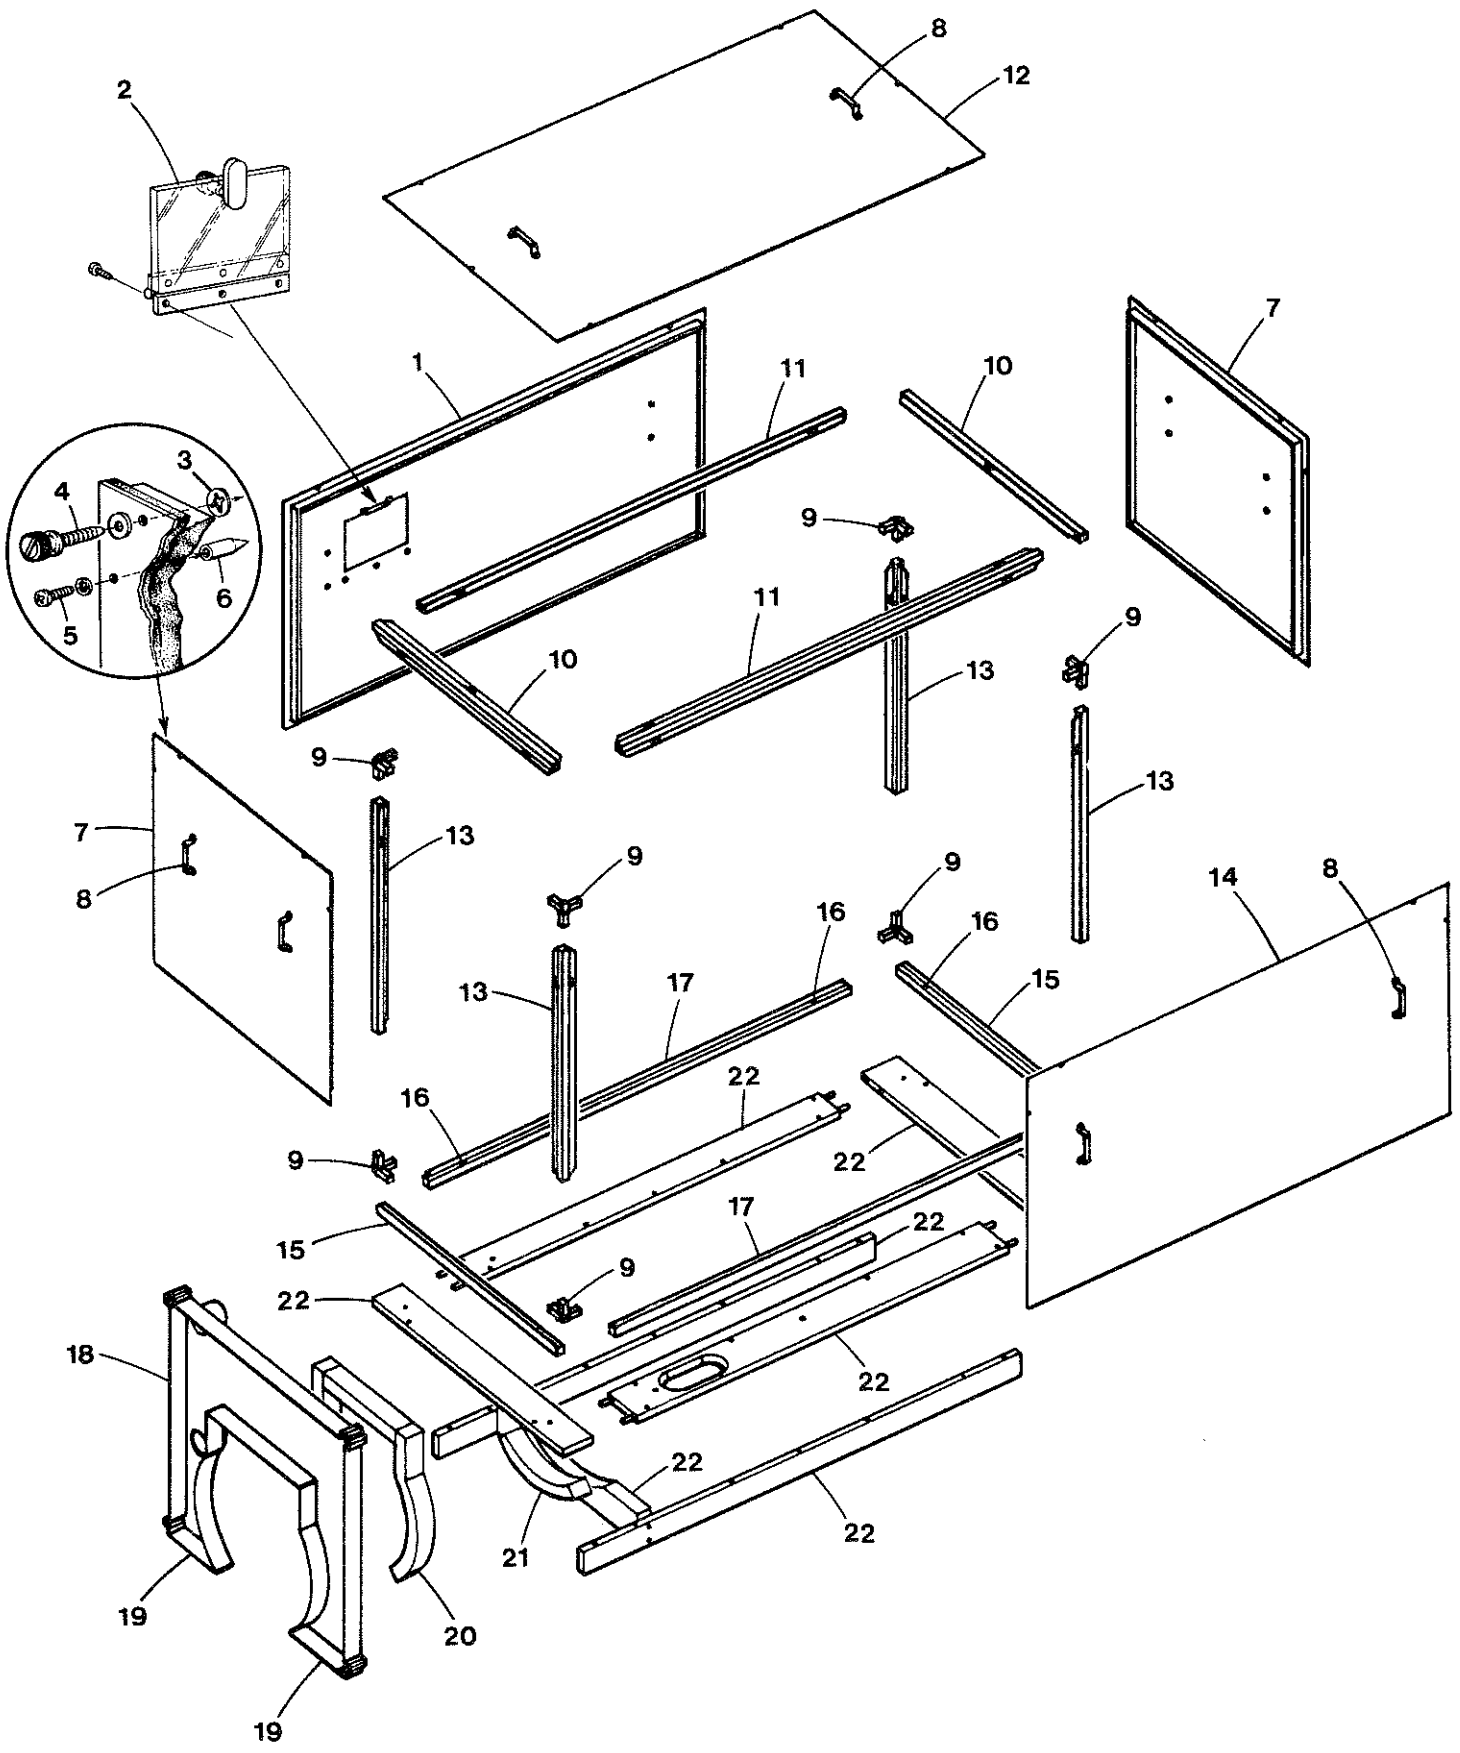

WESTERBEKE 25.0 BED - GENERATOR SOUND GUARD

WESTERBEKE 25.0 BED - GENERATOR SOUND GUARD

REF	PN	NAME	REMARKS	QUAN
1		PANEL	SIDE WITH WINDOW	1
2	037417	WINDOW	ASSEMBLY	1
3	030896	RETAINER	QUICK OPENING SCREW	AR
4	030895	SCREW	QUICK OPENING	AR
5	031940	SCREW	6-32 X 3/8 SEMS PHIL HEAD	AR
6	030775	GUIDE	PANEL ALIGNMENT	AR
7		PANEL	FRONT AND REAR	2
8-1	035720	HANDLE		10
8-2	031937	SCREW	8-32 X 3/8 SEMS PHIL HEAD	20
9	024057	CORNER		8
10	039364	RAIL	END	2
11	039361	RAIL	SIDE	2
12		PANEL	TOP	1
13	039365	POST	CORNER	4
14		PANEL	SIDE	1
15	038969	SKIRT	END	2
16-1	039470	SCREW	10-32 X 1-3/4 SS	8
16-2	031848	WASHER	10 FLAT SS	8
16-3	031907	NUT	10-32 STOP SS	8
17	038968	SKIRT	SIDE	2
18	039356	AIR DAM		1
19-1	039471	SCREW	8 X 1/2 WOOD ROUND HEAD	2
19-2	031843	WASHER	8 FLAT SS	2
20	039408	FOAM	UPPER AIR SEAL - INCHES REQUIRED	48
21	039408	FOAM	LOWER AIR SEAL - INCHES REQUIRED	12
22		BASE	ASSEMBLY	1
23	039425	SCREW	8 X 1-3/4 WOOD FLAT HEAD SS	10
24	039426	SCREW	14 X 4 WOOD FLAT HEAD SS	8
25	030902	HOSE	2-1/2" ID AIR INTAKE - INCHES REQUIRED	25
26	022559	CLAMP	HOSE 40	2