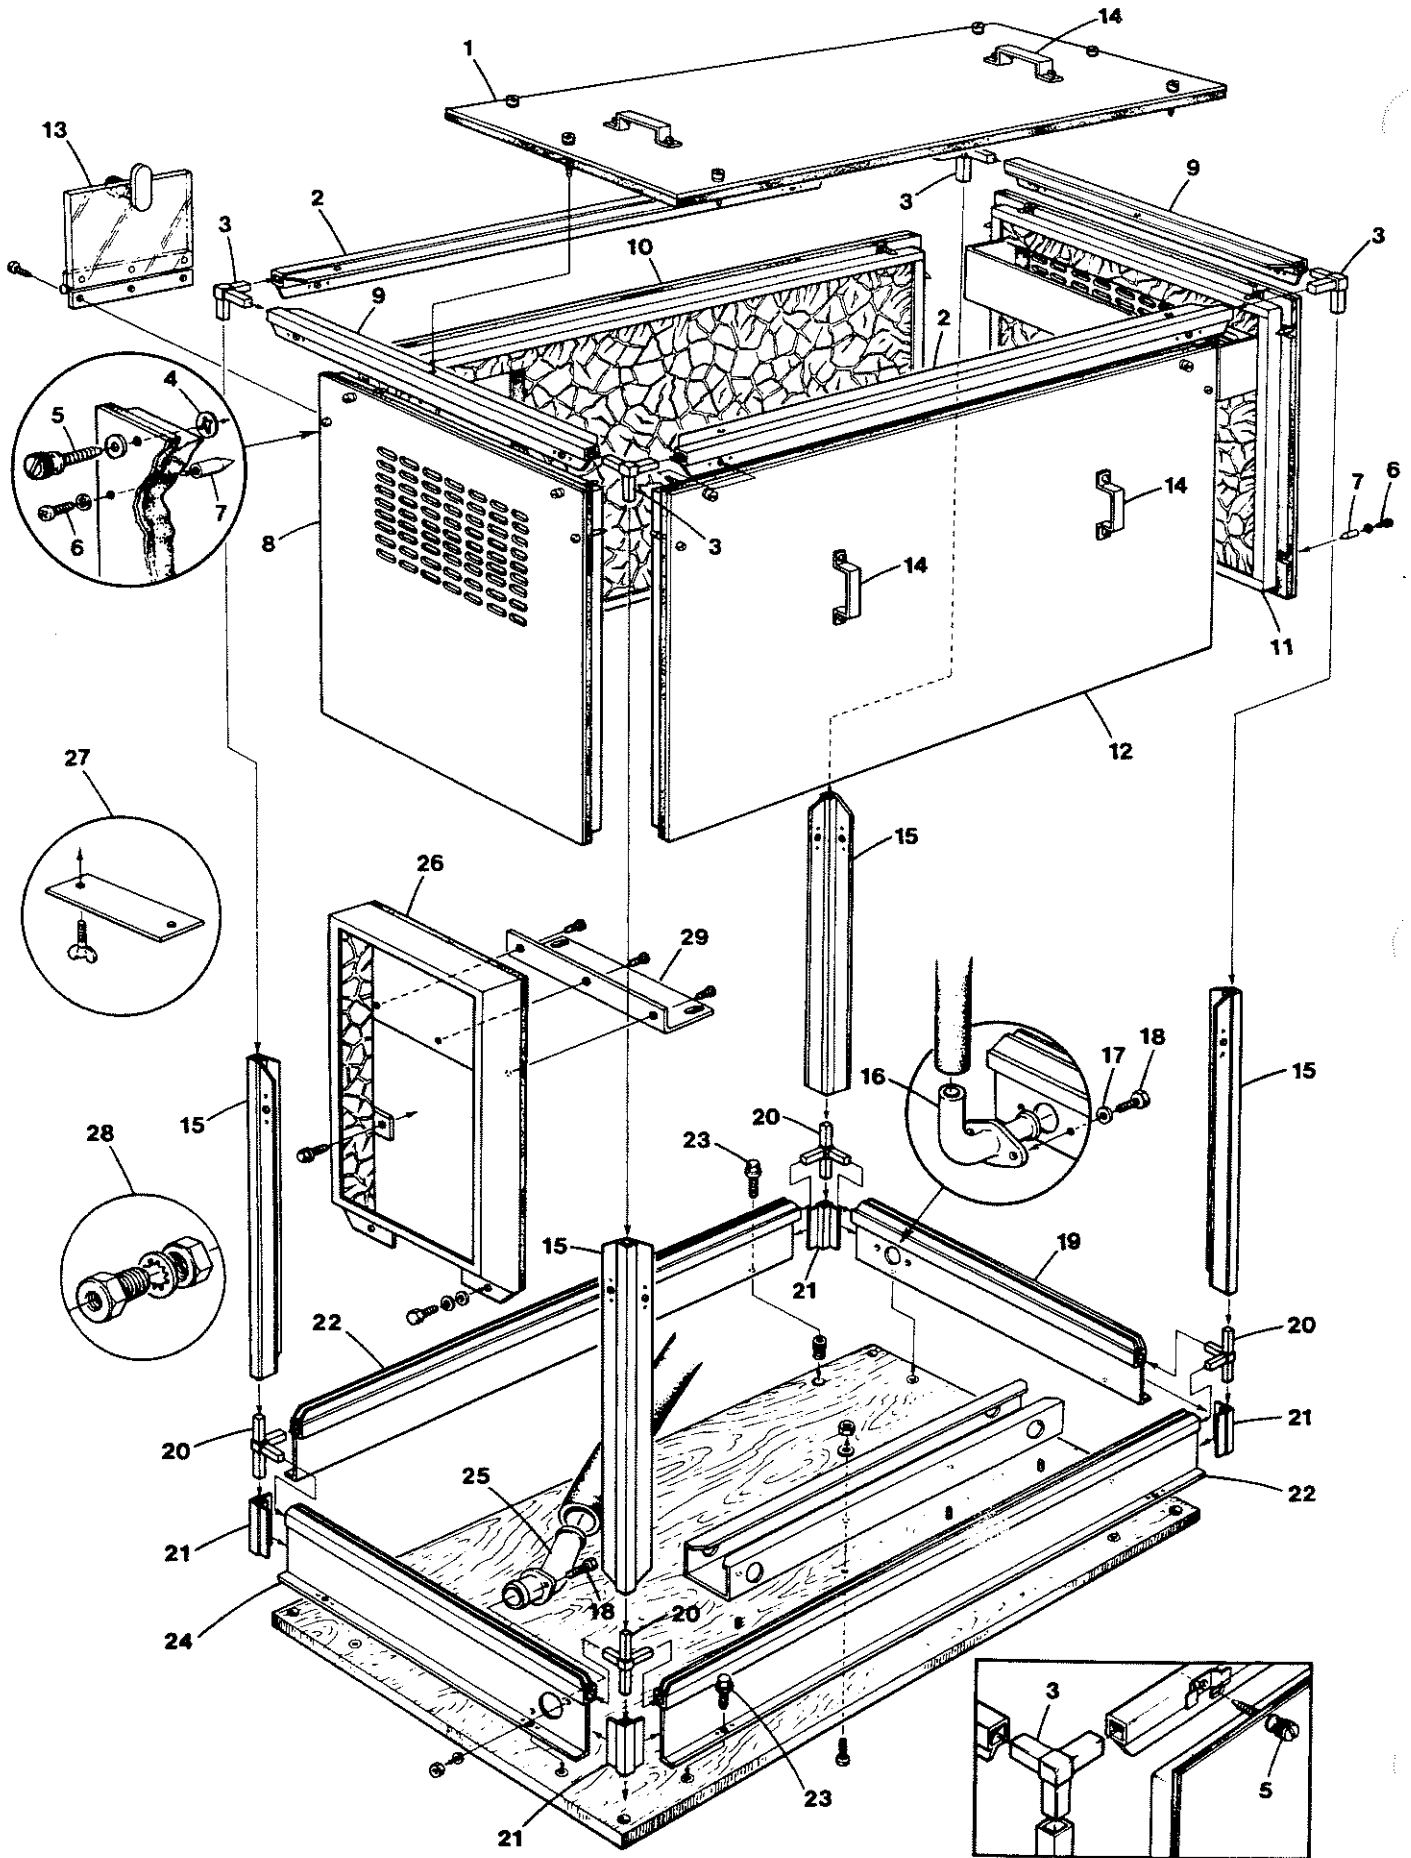

WESTERBEKE 15.0 BTDA/B - GENERATOR SOUND GUARD

WESTERBEKE 15.0 BTDA/B - GENERATOR SOUND GUARD

REF	PN	NAME	REMARKS	QUAN
1		PANEL	TOP	1
2	038852	RAIL	SIDE	2
3	024057	CORNER		4
4	030896	RETAINER	QUICK OPENING SCREW	AR
5	030895	SCREW	QUICK OPENING	AR
6	031940	SCREW	6-32 X 3/8 SEMS PHIL HD	AR
7	030775	GUIDE	PANEL ALIGNMENT	AR
8		PANEL	REAR	1
9	038853	RAIL	END	2
10		PANEL	SIDE	1
11		PANEL	FRONT	1
12		PANEL	SIDE WITH WINDOW	1
13	037417	WINDOW	ASSEMBLY	1
14	035720	HANDLE		AR
15	038851	POST	CORNER	4
16	036624	ELBOW	SEA WATER INLET	1
17	031752	LOCKWASHER	1/4	4
18	031502	CAPSCREW	1/4NC X 5/8	4
19	038855	SKIRT	FRONT	1
20	024058	CORNER		4
21	030880	CLOSURE	SKIRT CORNER	4
22	038854	SKIRT	SIDE	2
23	031526	CAPSCREW	1/4NF X 1/2	8
24	040097	SKIRT	REAR	1
25	036744	ELBOW	EXHAUST	1
26	038770	PLENUM	AIR INTAKE	1
27	037298	COVER KIT	BOTTOM OF GENSET VENT	1
28	023991	ADAPTER	FUEL LINES THRU SKIRT	2